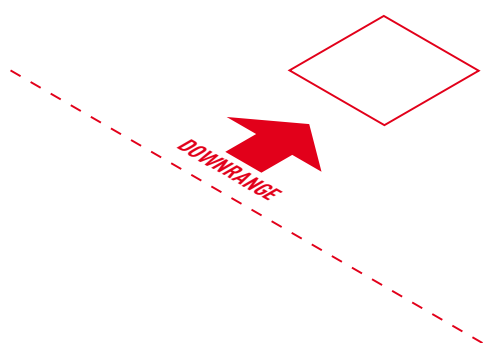

STAGE 2

TIP PROGE / Type of course: **KRATKA / SHORT**

TARČE / Targets: **2 x IPSC, 1 x METAL NS IPSC, 2 x PLATE, 3 x POPPER**

ŠT. TOČKOVANIH STRELOV / Number of rounds to be scored: **9**

MAX. ŠT. TOČK / Maximum points: **45**

STANJE PRIPRAVE OROŽJA / Gun ready condition: **polno / loaded**

ŠTARTNI POLOŽAJ / Start position: Kjerkoli znotraj strelnega območja /
Anywhere in demarcated area

ŠTART / Time starts: Zvočni signal / At audible signal

POSTOPEK / Procedure: Po signalu se iz strelnega območja sooči s
tarčami. P1 aktivira PL1 in PL2. PL1 in PL2 ostaneta vidne v mirovanju. /
After the start signal engage targets from within the boundaries of the
demarcated area. P1 activates PL1 and PL2. PL1 and PL2 remain visible
at rest.

VARNOSTNI KOT / Safety angle: Označen / Marked