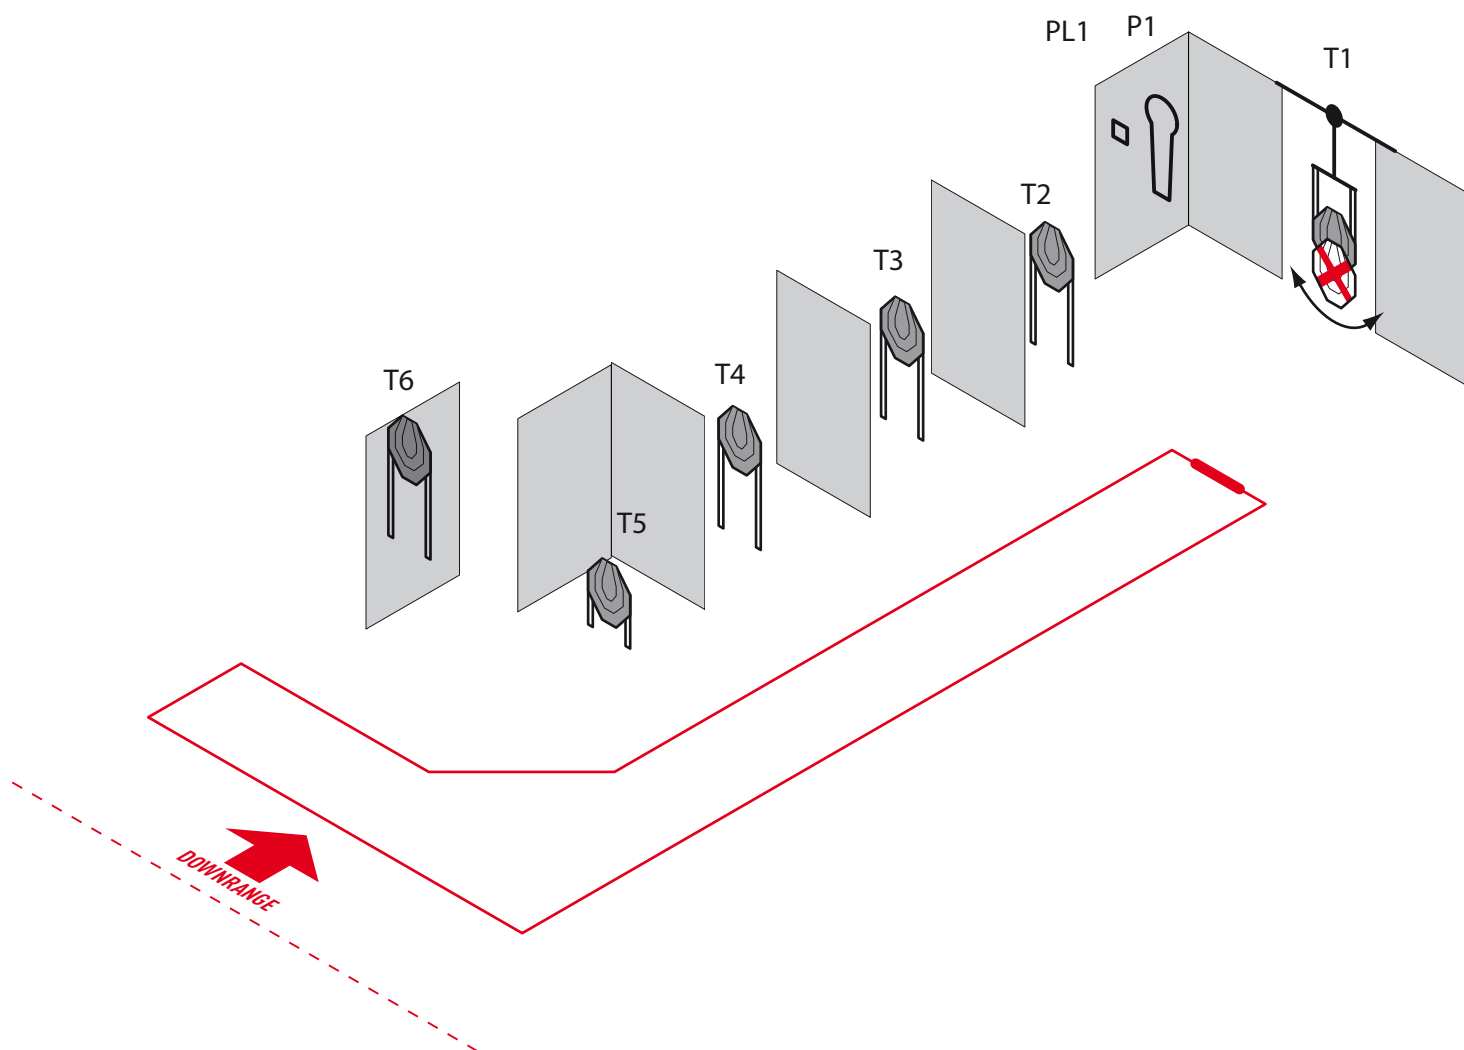

STAGE 1

TIP PROGE / Type of course: **SREDNJA / MEDIUM**

TARČE / Targets: **6 x IPSC, 1 x PLATE, 1 x POPPER, 1 x NS IPSC**

ŠT. TOČKOVANIH STRELOV / Number of rounds to be scored: **14**

MAX. ŠT. TOČK / Maximum points: **70**

STANJE PRIPRAVE OROŽJA / Gun ready condition: **polno / loaded**

ŠTARTNI POLOŽAJ / Start position: Prsti se dotikajo označenega mesta /
Both toes touching the mark

ŠTART / Time starts: Zvočni signal / At audible signal

POSTOPEK / Procedure: Po signalu se iz strelnega območja sooči s
tarčami. P1 aktivira T1. T1 ostane vidna v mirovanju. / After the start
signal engage targets from within the boundaries of the demarcated
area. P1 activates T1. T1 remains visible at rest.

VARNOSTNI KOT / Safety angle: Označen / Marked