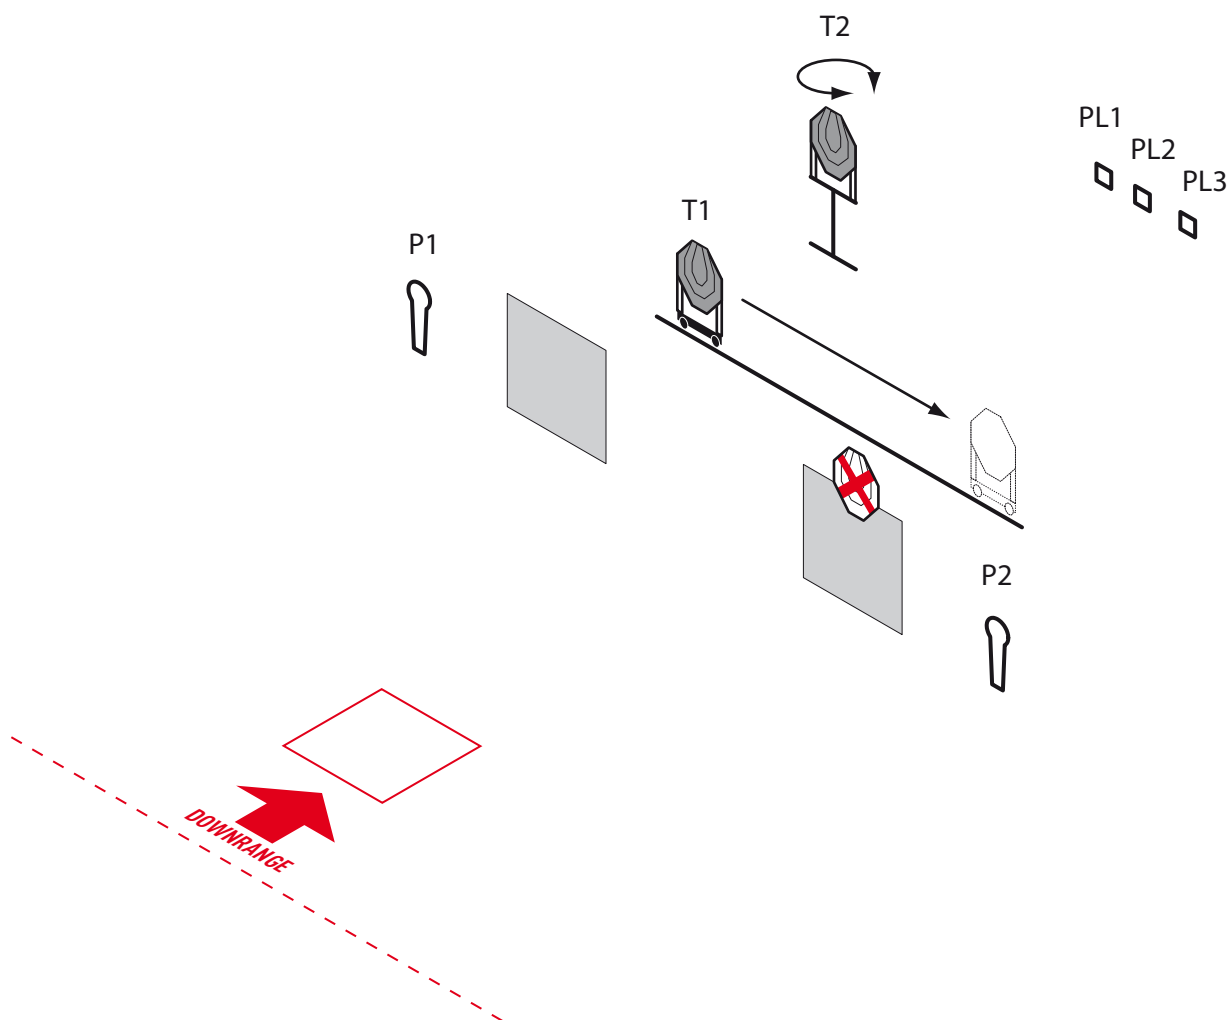

STAGE 5

TIP PROGE / Type of course: **KRATKA / SHORT**

TARČE / Targets: **2 x IPSC, 3 x PLATE, 2 x MINI POPPER, 1 x METAL NS IPSC**

ŠT. TOČKOVANIH STRELOV / Number of rounds to be scored: **9**

MAX. ŠT. TOČK / Maximum points: **45**

STANJE PRIPRAVE OROŽJA / Gun ready condition: **polno / loaded**

ŠTARTNI POLOŽAJ / Start position: Kjerkoli znotraj strelnega območja / Anywhere in demarcated area

ŠTART / Time starts: Zvočni signal / At audible signal

POSTOPEK / Procedure: Po signalu se iz strelnega območja sooči s tarčami. P1 aktivira T1 in T2. T1 ostane vidna v mirovanju. T2 je izginjajoča tarča. / After the start signal engage targets from within the boundaries of the demarcated area. P1 activates T1 and T2. T1 remains visible at rest. T2 is disappearing target.

VARNOSTNI KOT / Safety angle: Označen / Marked