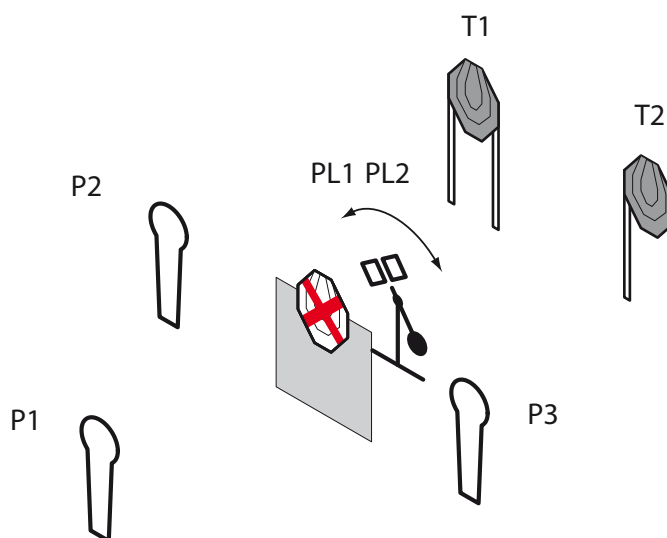

STAGE 2

TIP PROGE / Type of course: **KRATKA / SHORT**

TARČE / Targets: **2 x IPSC, 1 x METAL NS IPSC, 2 x PLATE, 3 x POPPER**

ŠT. TOČKOVANIH STRELOV / Number of rounds to be scored: **9**

MAX. ŠT. TOČK / Maximum points: **45**

STANJE PRIPRAVE OROŽJA / Gun ready condition: **polno / loaded**

ŠTARTNI POLOŽAJ / Start position: Kjerkoli znotraj strelnega območja /
Anywhere in demarcated area

ŠTART / Time starts: Zvočni signal / At audible signal

POSTOPEK / Procedure: Po signalu se iz strelnega območja sooči s
tarčami. P1 aktivira PL1 in PL2. PL1 in PL2 ostaneta vidne v mirovanju. /
After the start signal engage targets from within the boundaries of the
demarcated area. P1 activates PL1 and PL2. PL1 and PL2 remain visible
at rest.

VARNOSTNI KOT / Safety angle: Označen / Marked